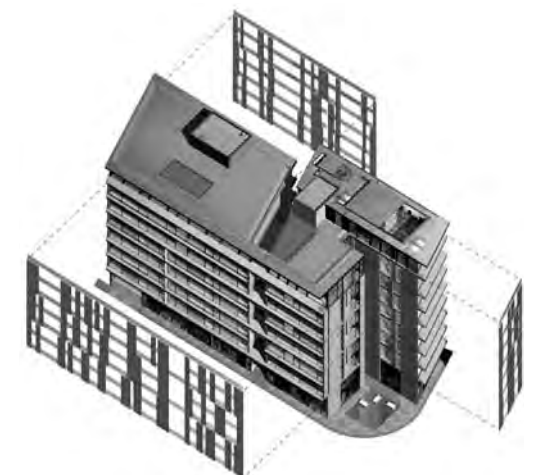

Foch 94 with VVD

Beirut, Lebanon | 2008

Photos: courtesy of nabil gholam architects

NABIL GHOLAM ARCHITECTURE & PLANNING | BEIRUT
Platinum Tower with Ricardo Bofill
Beirut, Lebanon | 2008
Photos: courtesy of nabil gholam architects